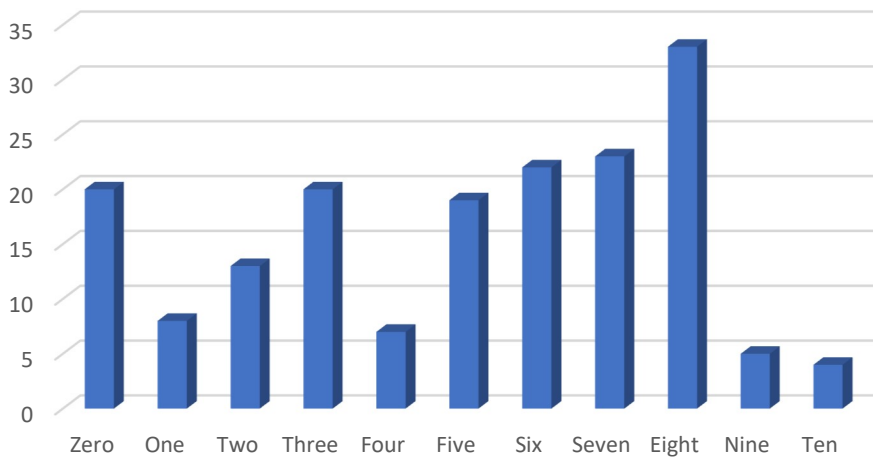

Responses by District

Do you currently read the QR

■ Every Issue ■ Sometimes ■ Never

Benefit of QR

Rank of Content Types

1	Relevant articles or items of interest related to bees and beekeeping
2	Members individual contributions.
3	District updates and recent activity and future plans
4	Items for sale from members
5	Adverts and offers from Suppliers
6	Minutes of Central Council Meetings