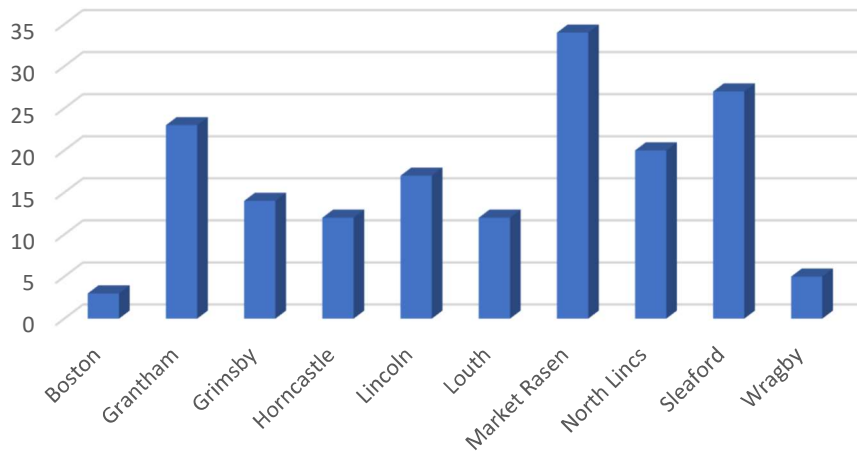

Responses by District

Do you currently read the QR

■ Every Issue ■ Sometimes ■ Never

Benefit of QR

Rank of Content Types

1	Relevant articles or items of interest related to bees and beekeeping
2	Members individual contributions.
3	District updates and recent activity and future plans
4	Items for sale from members
5	Adverts and offers from Suppliers
6	Minutes of Central Council Meetings