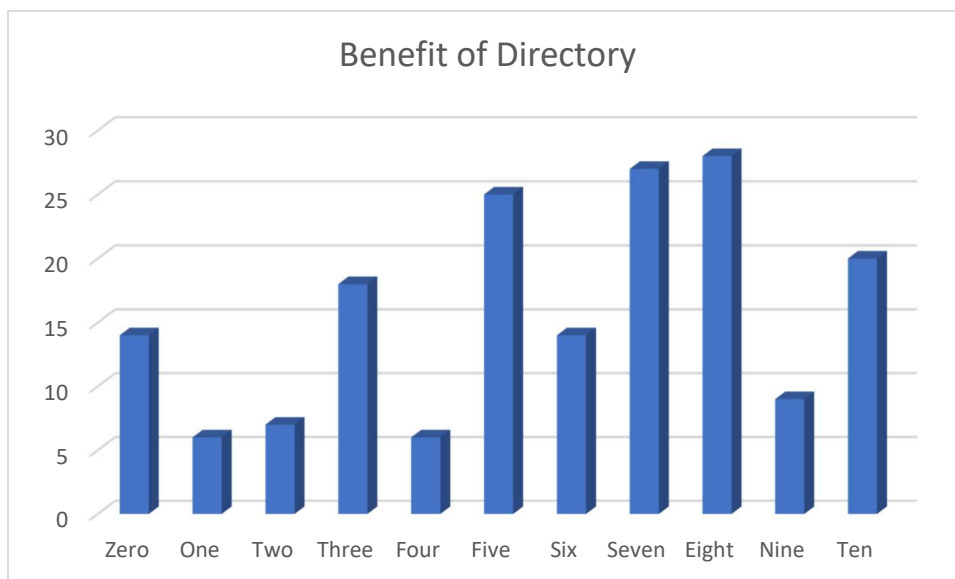

Responses by District

Do you currently read the QR

■ Every Issue ■ Sometimes ■ Never

Benefit of QR

Rank of Content Types

1	Relevant articles or items of interest related to bees and beekeeping
2	Members individual contributions.
3	District updates and recent activity and future plans
4	Items for sale from members
5	Adverts and offers from Suppliers
6	Minutes of Central Council Meetings